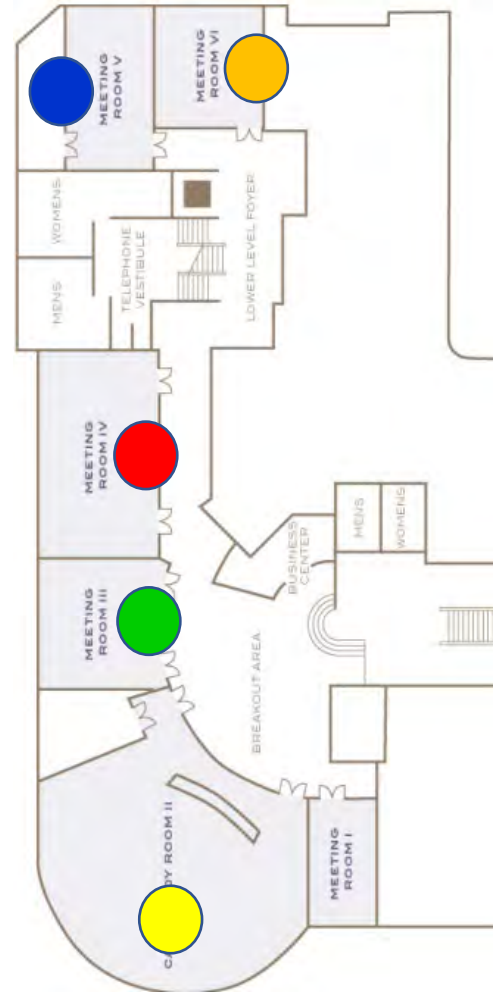

LEARNING LAB LOCATION GUIDE

Lobby Level:

Lower Level:

Color indicates start point for each morning only. If you have a black dot, start in Grand Ballroom, if you have a yellow dot, start in Meeting Room II, etc.

WEDNESDAY

- Learning Lab 1:** Retrolux - Grand Ballroom, Lobby Level
- Learning Lab 2:** SnapCount – Meeting Room II, Lower Level
- Learning Lab 3:** Selling Energy - Meeting Room III, Lower Level
- Learning Lab 4:** MaxLite - Meeting Room IV, Lower Level
- Learning Lab 5:** Synapse Wireless - Meeting Room V, Lower Level
- Learning Lab 6:** Luminance Brands - Meeting Room VI, Lower Level

THURSDAY

- Learning Lab 1:** Acuity Brands, Inc. - Grand Ballroom, Lobby Level
- Learning Lab 2:** Espen Technology - Meeting Room II, Lower Level
- Learning Lab 3:** Linmore LED- Meeting Room III, Lower Level
- Learning Lab 4:** Aledra - Meeting Room IV, Lower Level
- Learning Lab 5:** TechBrite - Meeting Room V, Lower Level
- Learning Lab 6:** Lighting Resources - Meeting Room VI, Lower Level