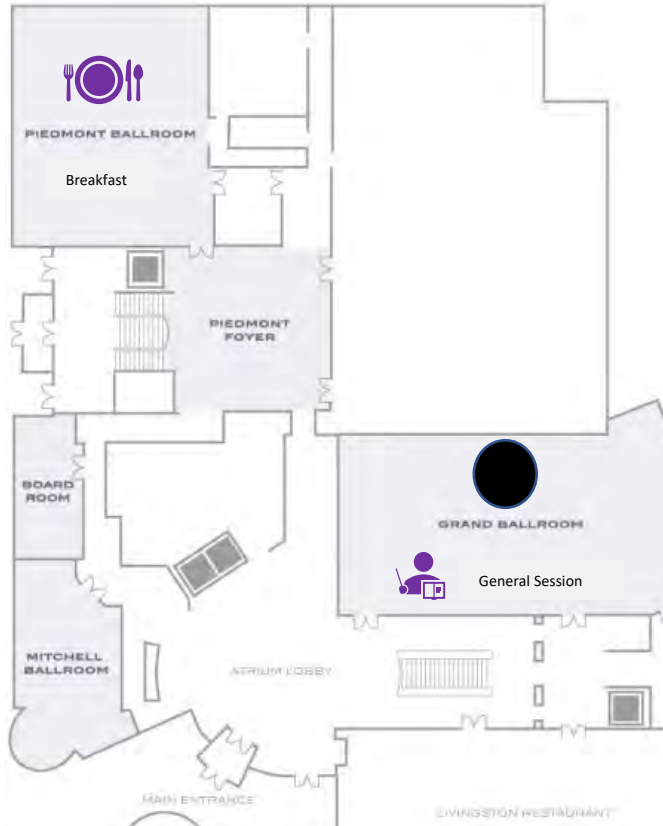

LEARNING LAB LOCATION GUIDE

Lobby Level:

Lower Level:

Color indicates start point for each morning only. If you have a black dot, start in Grand Ballroom, if you have a yellow dot, start in Meeting Room II, etc.

WEDNESDAY

- Learning Lab 1:** Retrolux - Grand Ballroom, Lobby Level
- Learning Lab 2:** SnapCount – Meeting Room II, Lower Level
- Learning Lab 3:** Selling Energy - Meeting Room III, Lower Level
- Learning Lab 4:** MaxLite - Meeting Room IV, Lower Level
- Learning Lab 5:** Synapse Wireless - Meeting Room V, Lower Level
- Learning Lab 6:** Luminance Brands - Meeting Room VI, Lower Level

THURSDAY

- Learning Lab 1:** Acuity Brands, Inc. - Grand Ballroom, Lobby Level
- Learning Lab 2:** Espen Technology - Meeting Room II, Lower Level
- Learning Lab 3:** Linmore LED- Meeting Room III, Lower Level
- Learning Lab 4:** Aledra - Meeting Room IV, Lower Level
- Learning Lab 5:** TechBrite - Meeting Room V, Lower Level
- Learning Lab 6:** Lighting Resources - Meeting Room VI, Lower Level